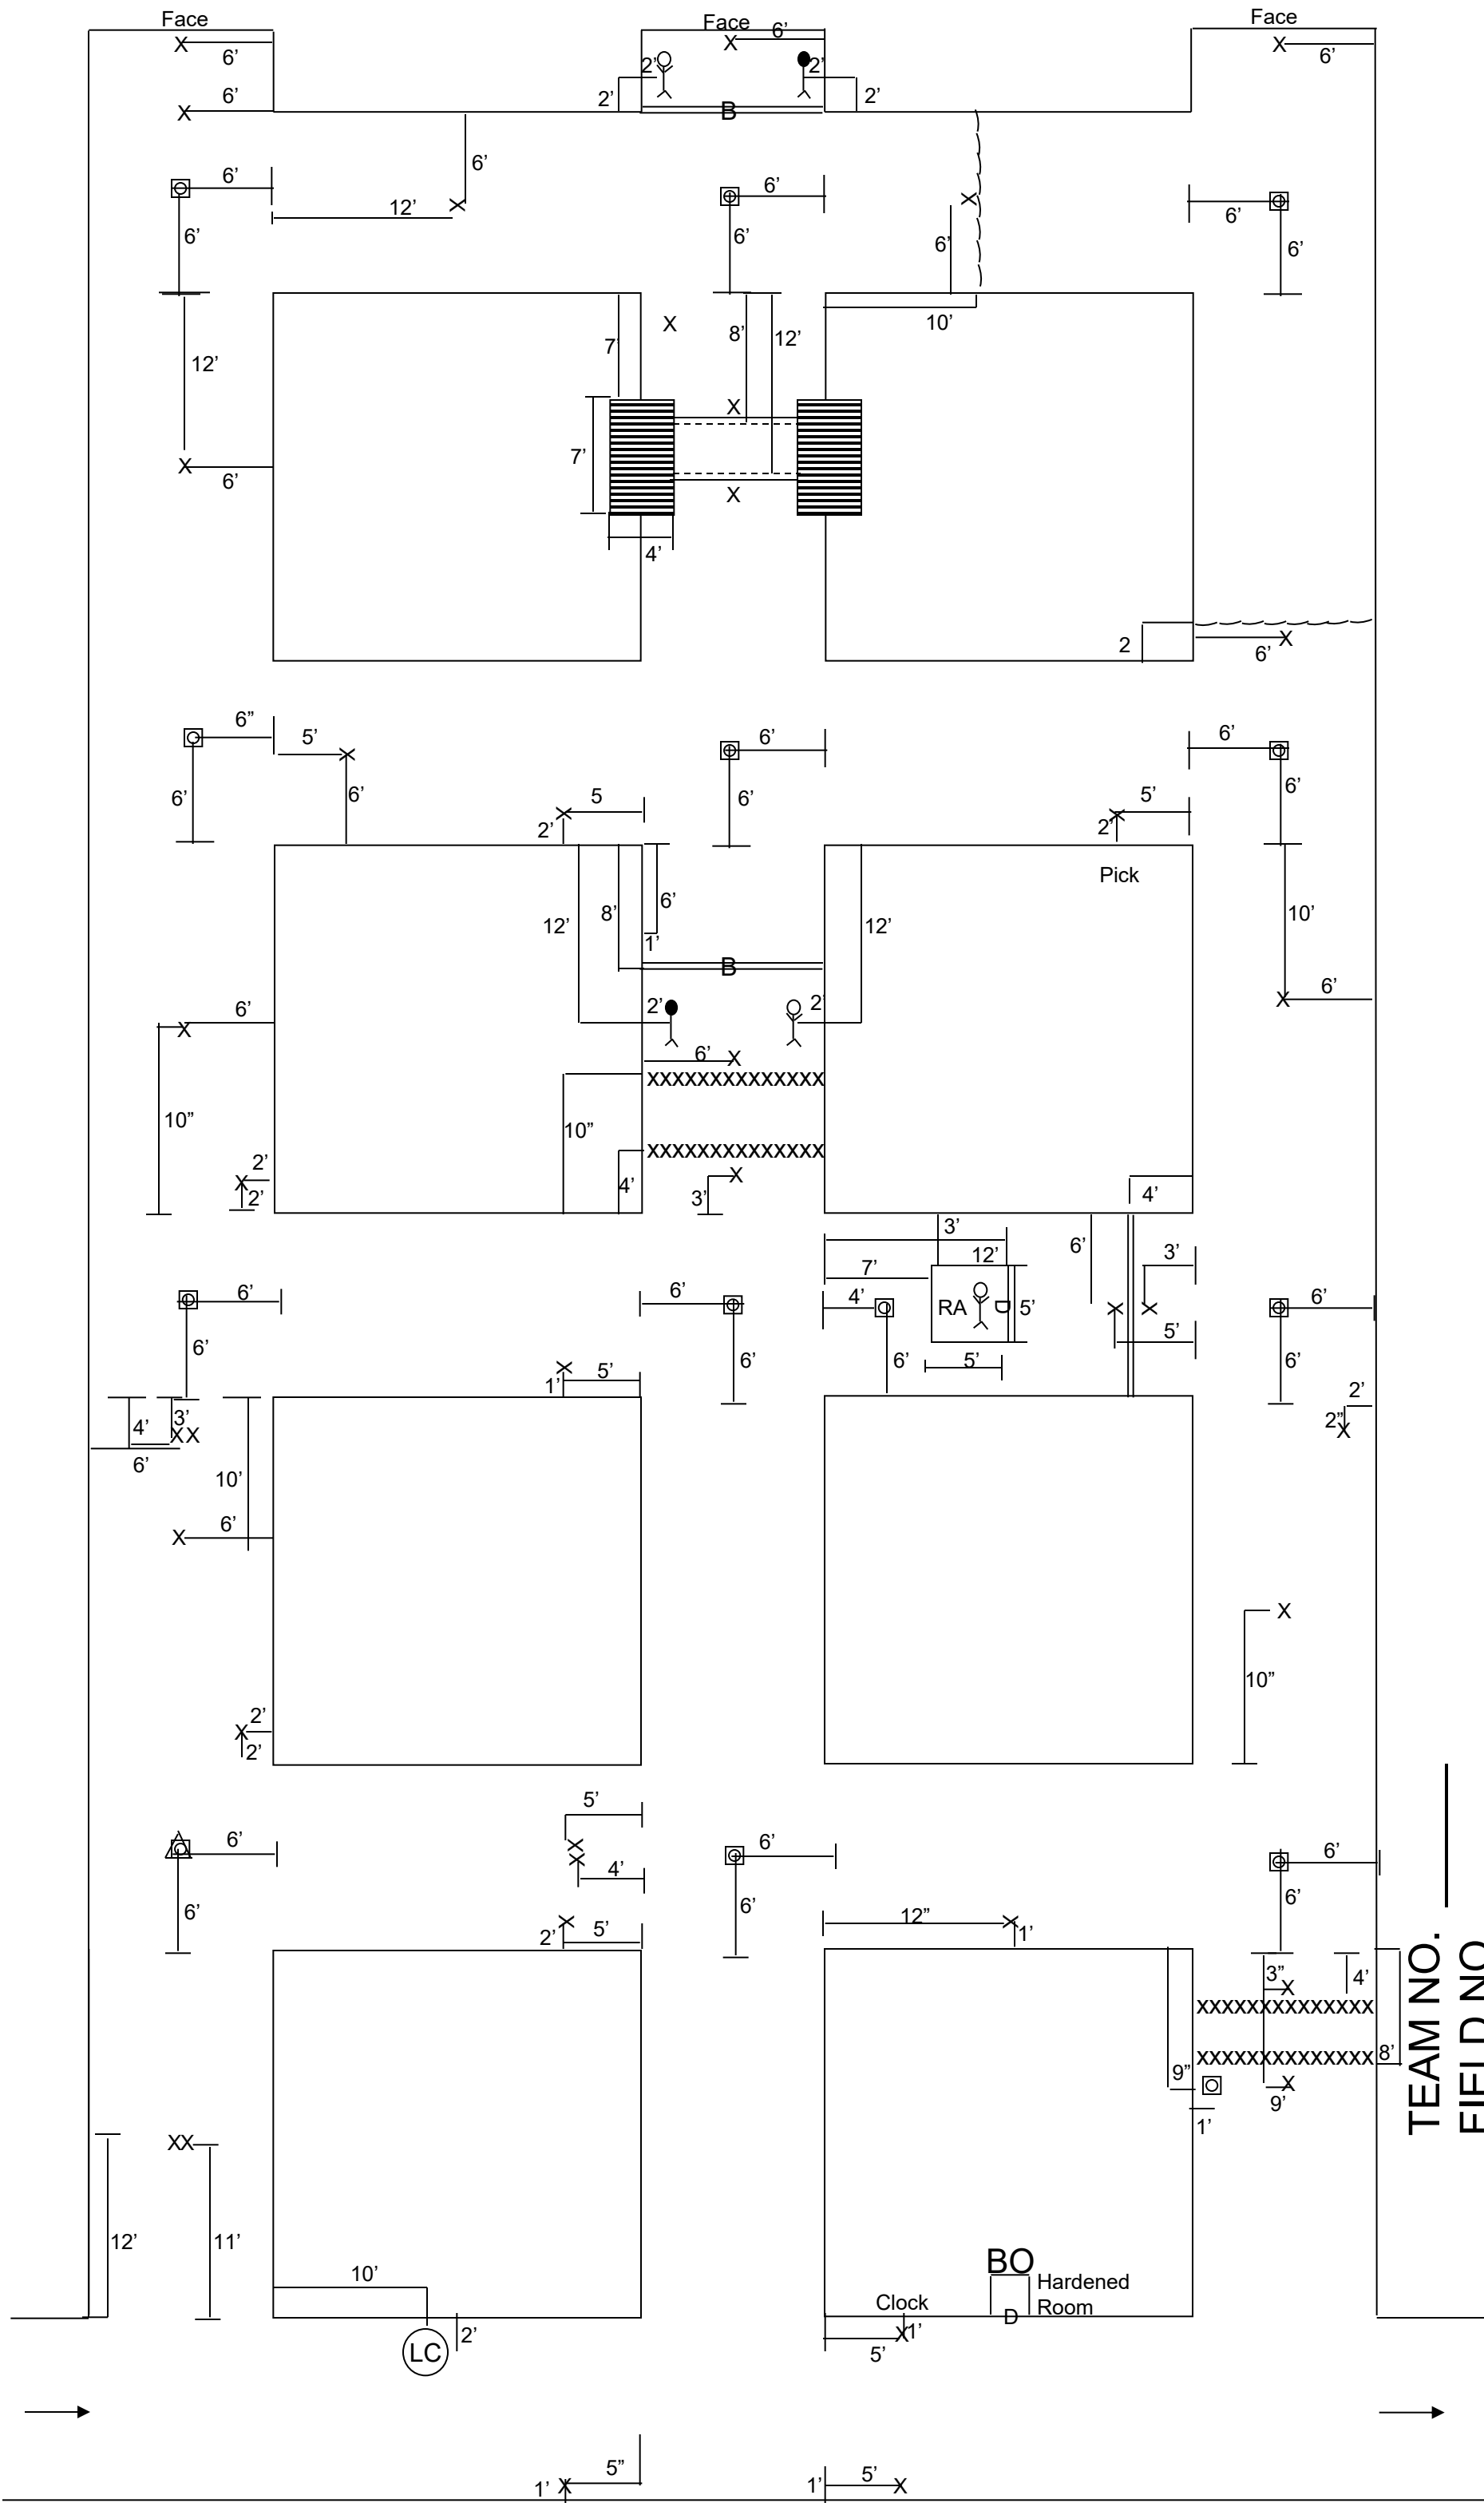

Set up Map

TEAM NO. _____

FIELD NO. _____

SCALE 1" = 10'

2012 Robert Earl Jones Mine Rescue Contest