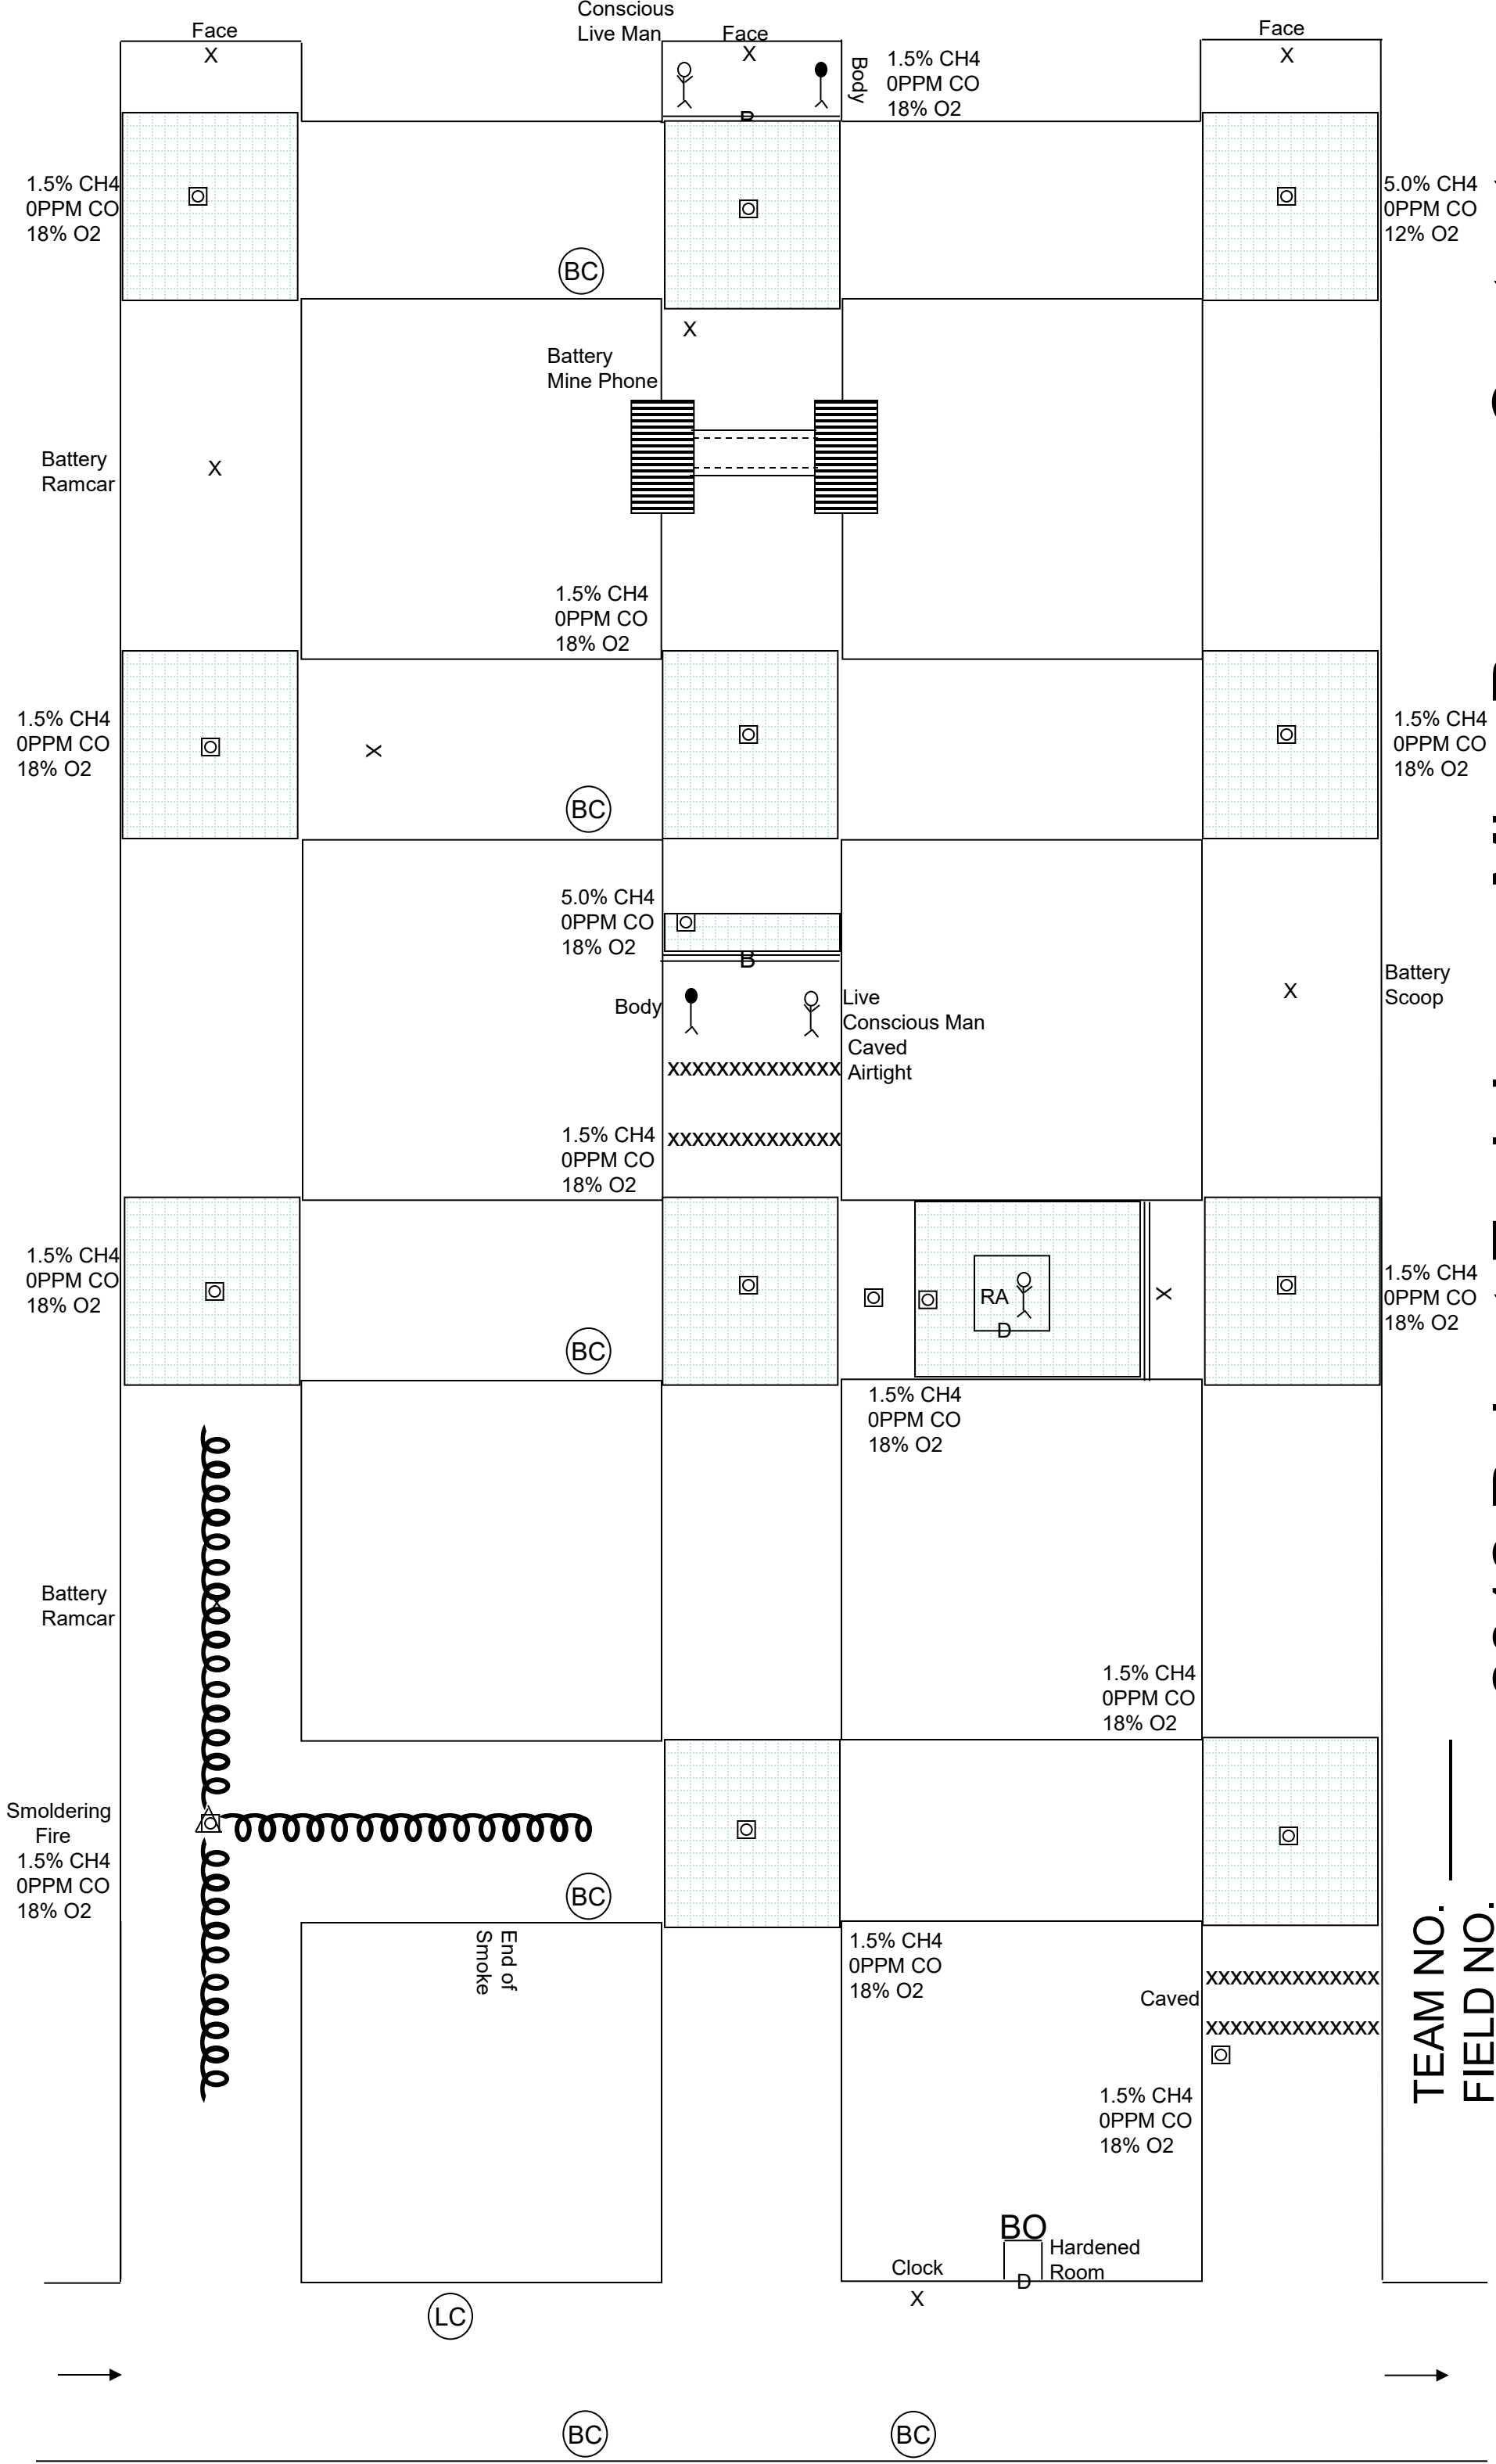

LC

BC

Clock
X

BC

BO
Hardened
Room

TEAM NO. _____

FIELD NO. _____

SCALE 1" = 10'

2012 Robert Earl Jones Mine Rescue Contest

Team Map

TEAM NO. _____
 FIELD NO. _____
 SCALE 1" = 10'

2012 Robert Earl Jones Mine Rescue Contest

Briefing Officer Map

2012 Robert Earl Jones Mine Rescue Contest

TEAM NO. _____
 FIELD NO. _____
 SCALE 1" = 10'

Briefing Officer
Key Map

2012 Robert Earl Jones Mine Rescue Contest

TEAM NO. _____
 FIELD NO. _____
 SCALE 1" = 10'

Judges Key Map

2012 Robert Earl Jones Mine Rescue Contest

Set up Map

TEAM NO. _____

FIELD NO. _____

SCALE 1" = 10'

2012 Robert Earl Jones Mine Rescue Contest