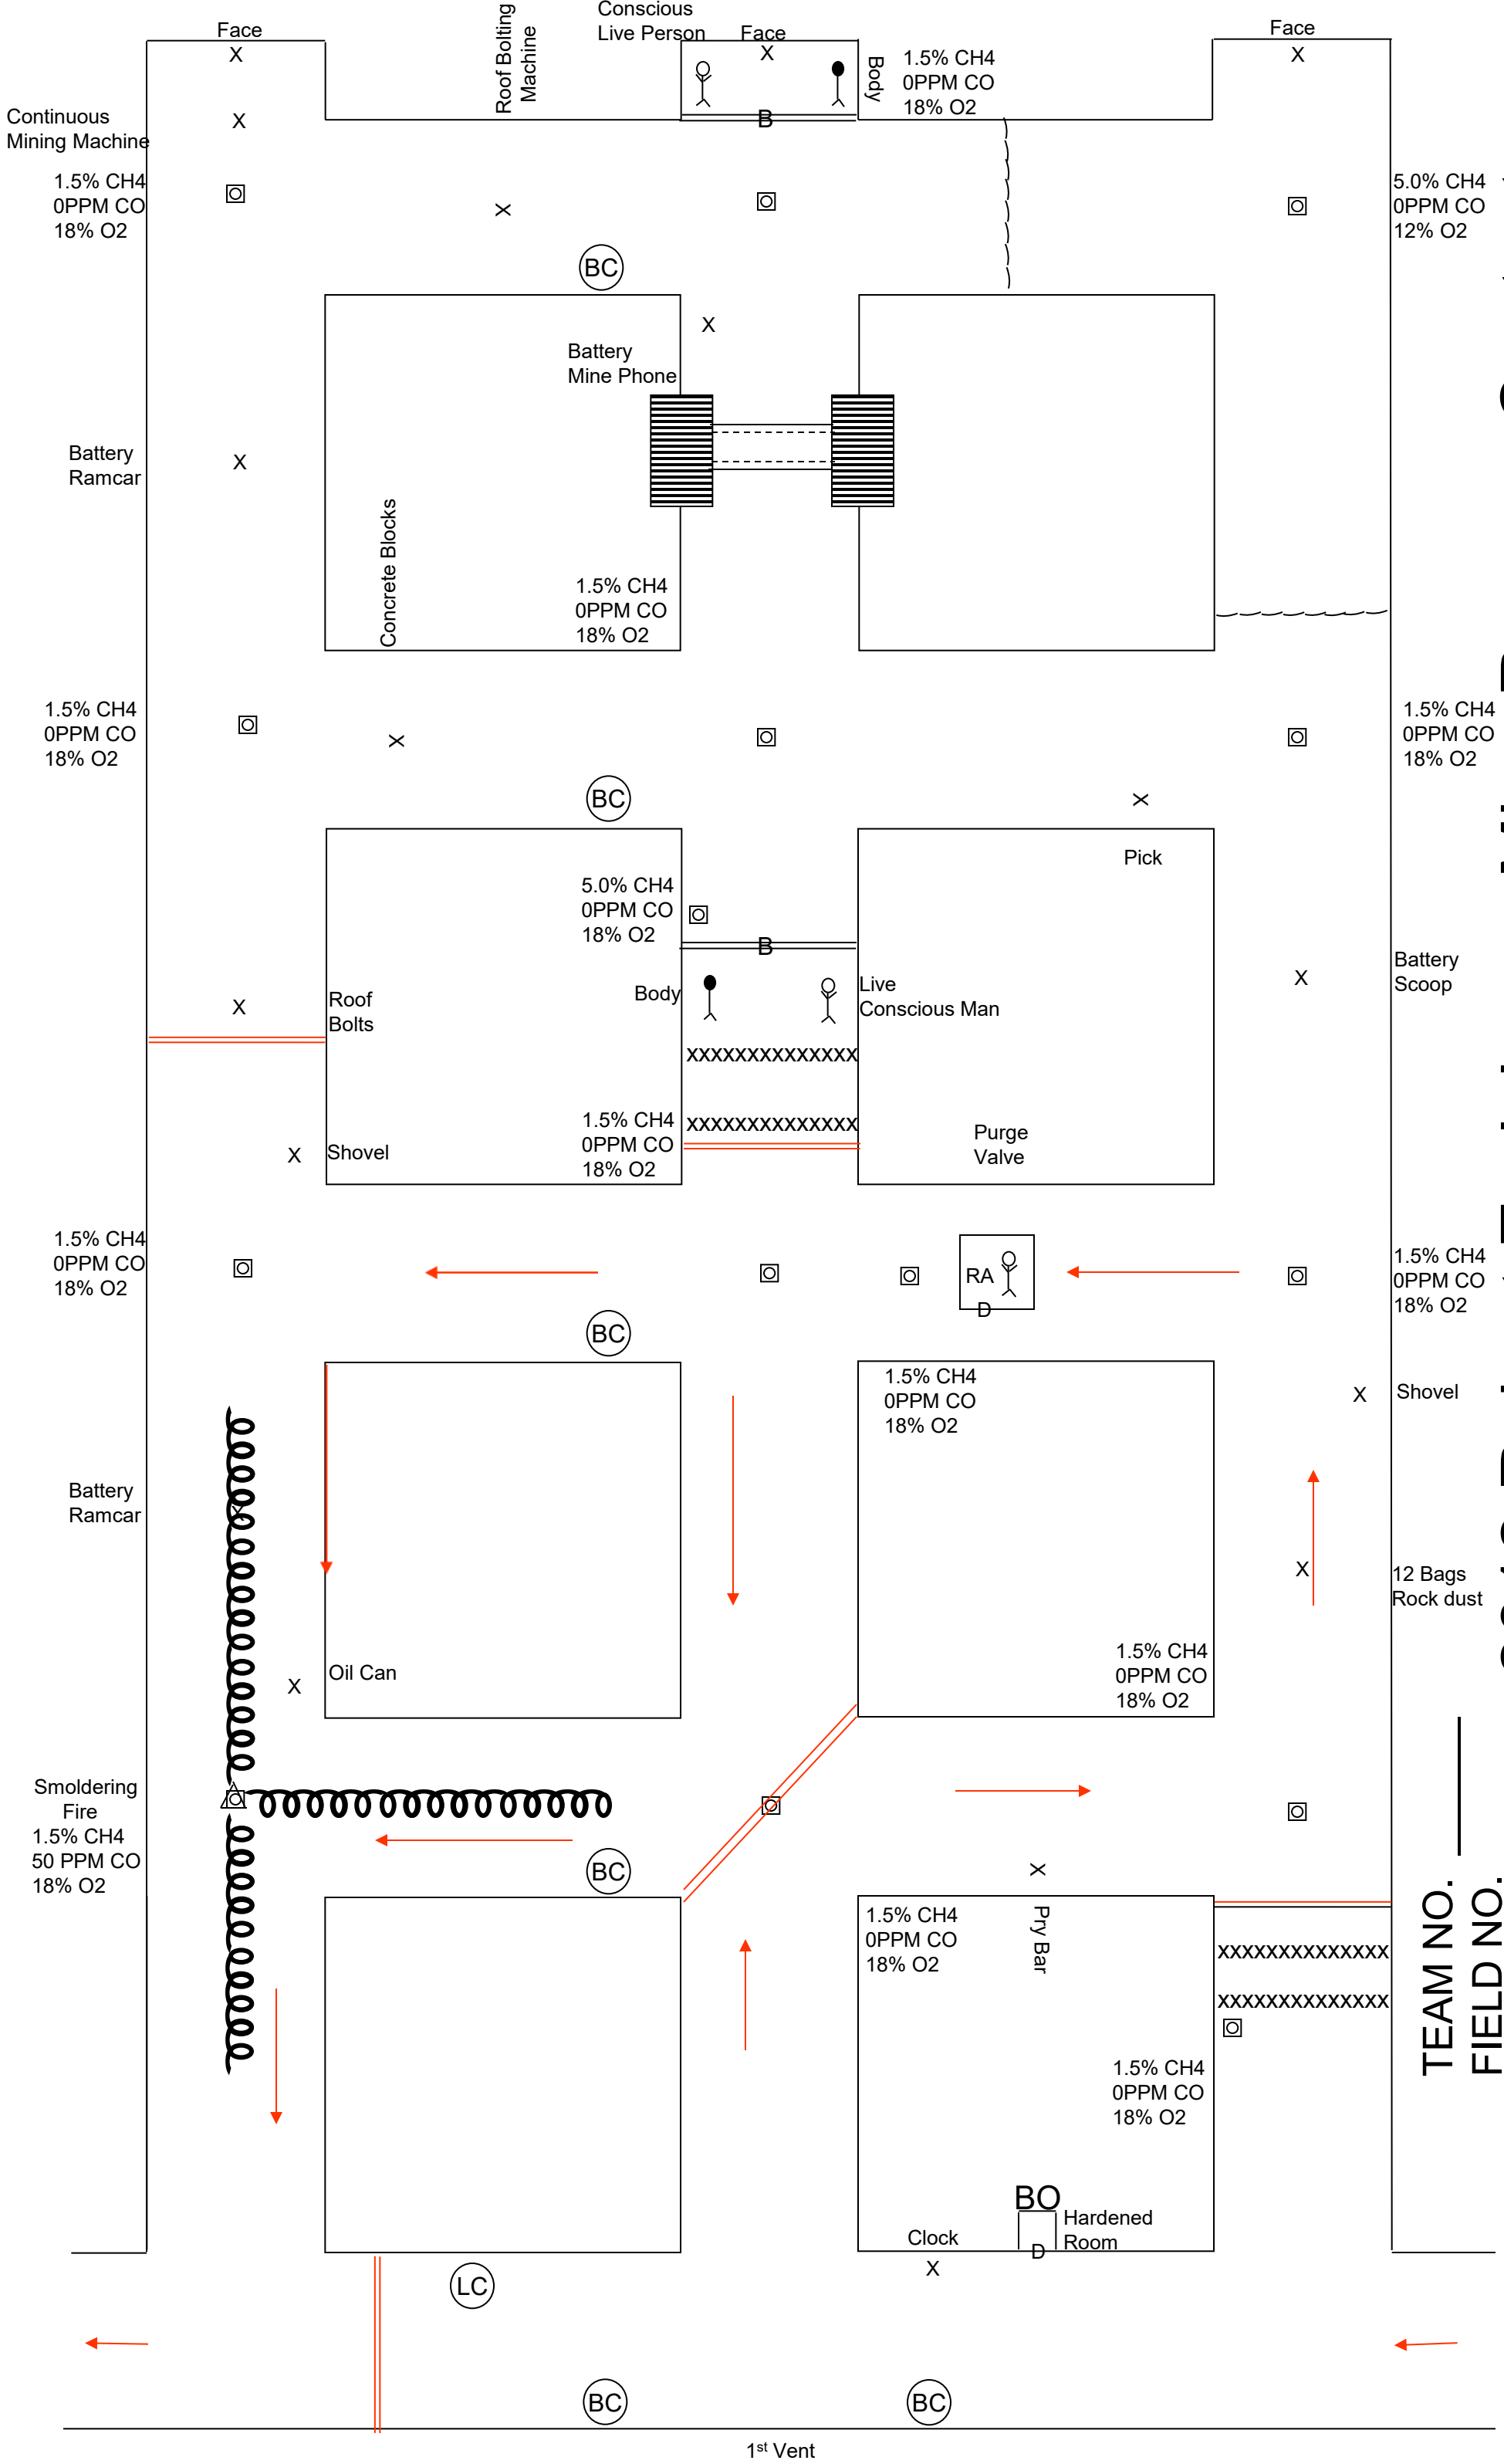

2012 Robert Earl Jones Mine Rescue Contest

Team Map

TEAM NO. _____
 FIELD NO. _____
 SCALE 1" = 10'

2012 Robert Earl Jones Mine Rescue Contest

Briefing Officer Map

2012 Robert Earl Jones Mine Rescue Contest

TEAM NO. _____
 FIELD NO. _____
 SCALE 1" = 10'

Briefing Officer
Key Map

2012 Robert Earl Jones Mine Rescue Contest

TEAM NO. _____
 FIELD NO. _____
 SCALE 1" = 10'

Judges Key Map

2012 Robert Earl Jones Mine Rescue Contest

Set up Map

TEAM NO. _____

FIELD NO. _____

SCALE 1" = 10'

2012 Robert Earl Jones Mine Rescue Contest