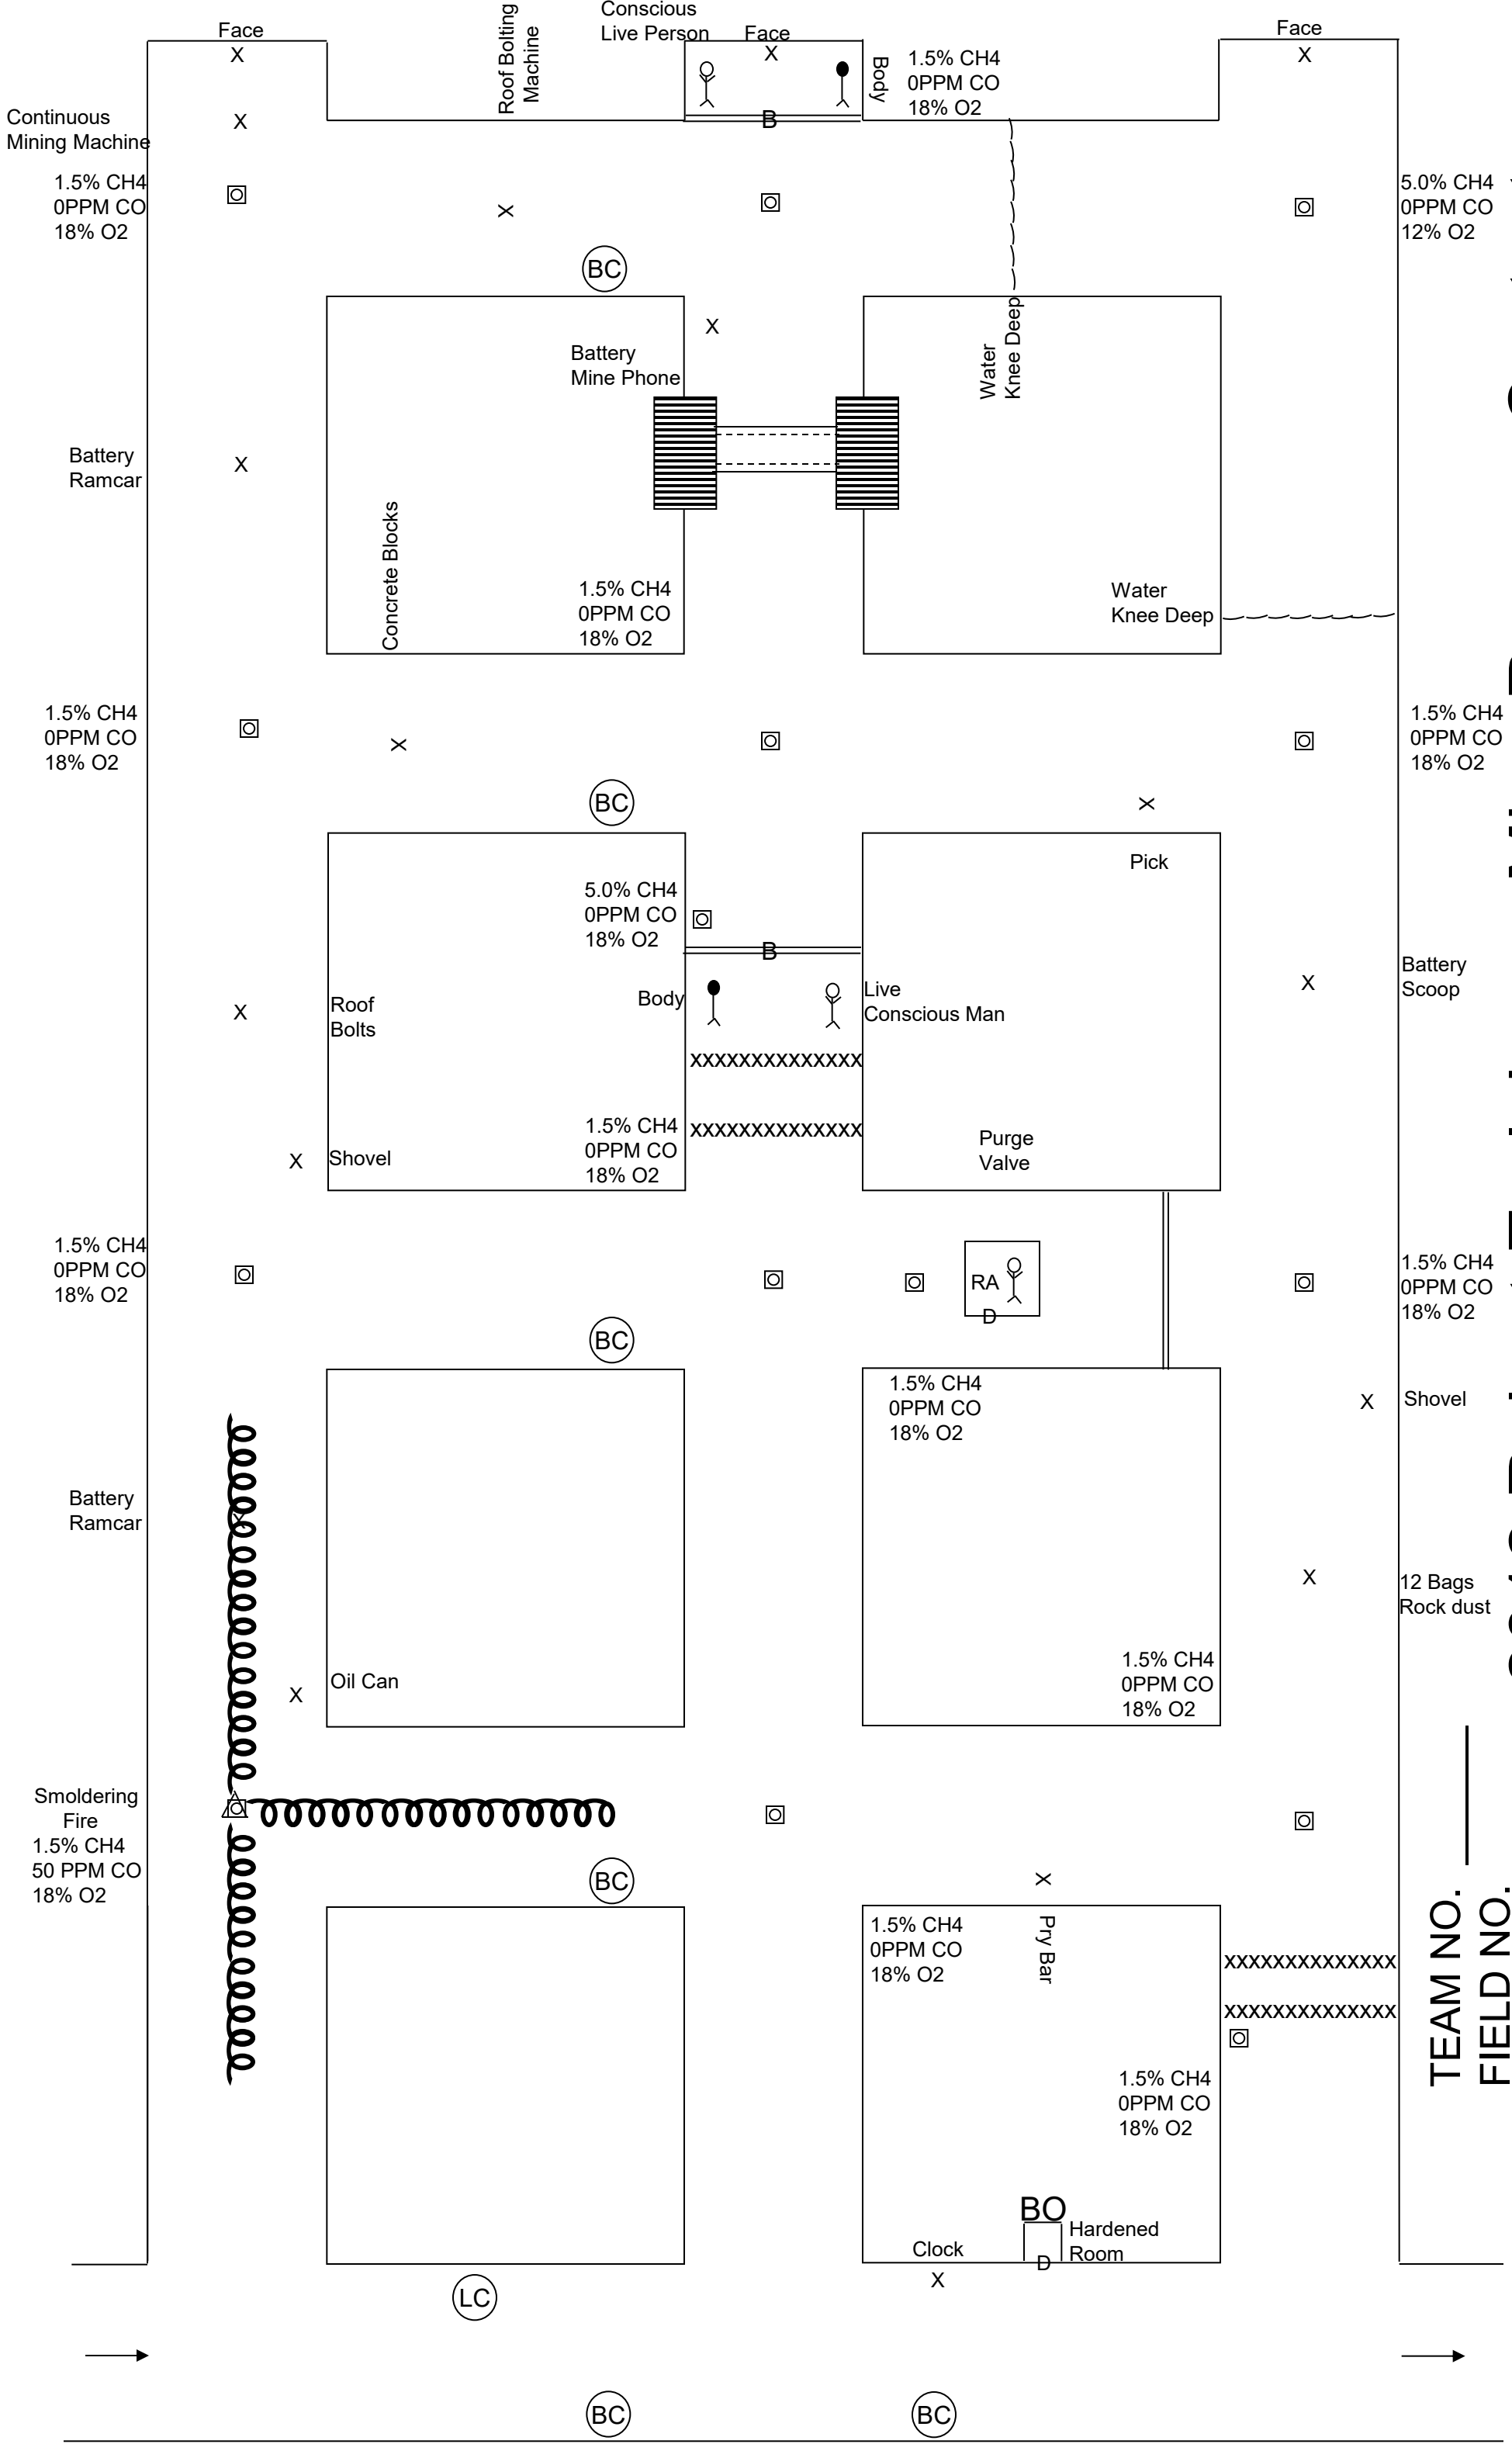

Briefing Officer
Key Map

2012 Robert Earl Jones Mine Rescue Contest

TEAM NO. _____
FIELD NO. _____
SCALE 1" = 10'