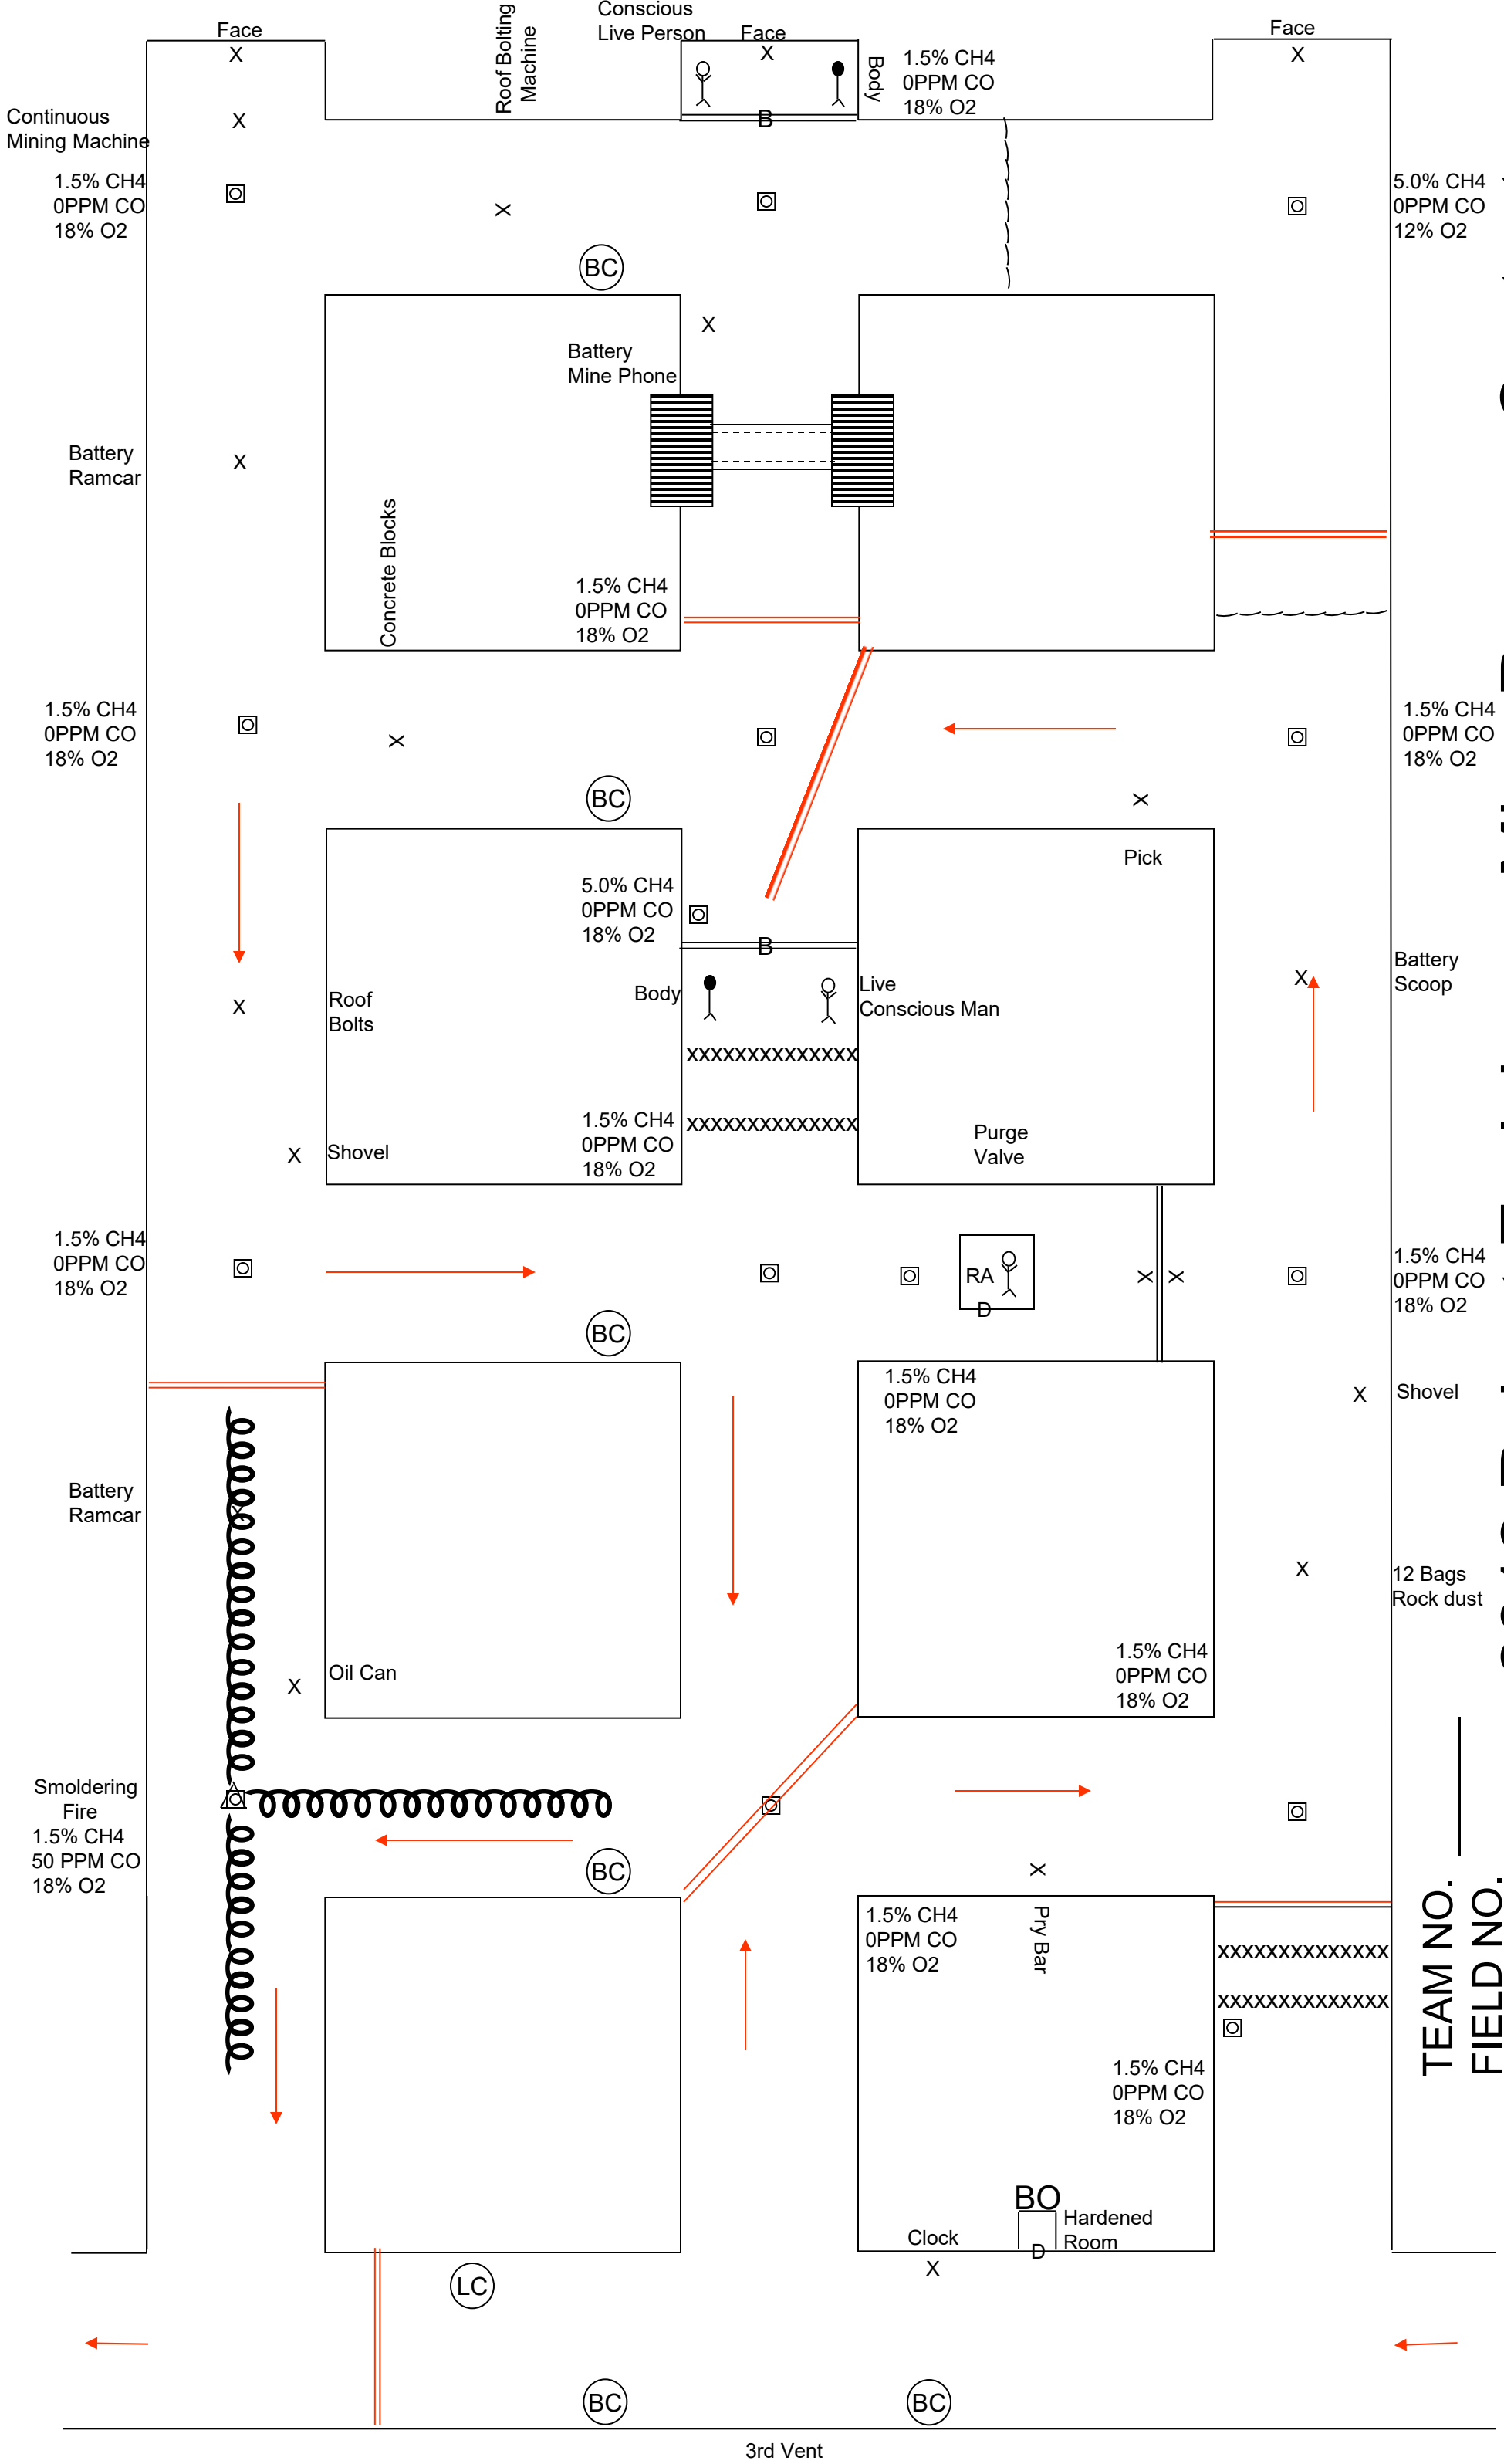

2012 Robert Earl Jones Mine Rescue Contest

TEAM NO. _____
FIELD NO. _____
SCALE 1" = 10'