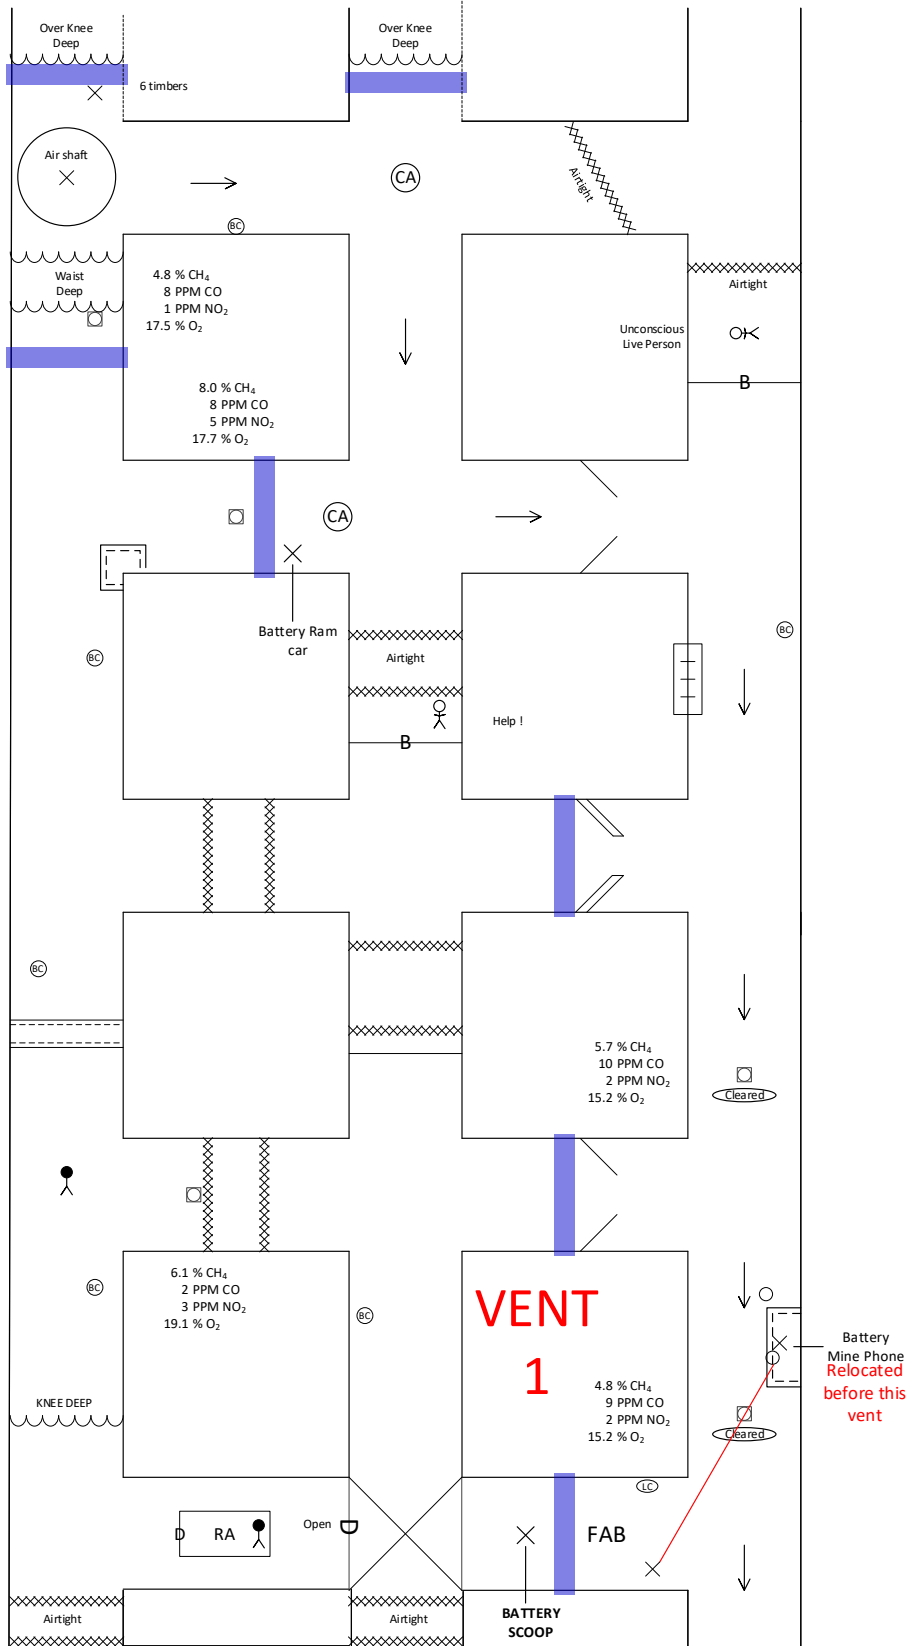

## **Problem Statement**

- 4 miners missing
- Exhaust fan located off the no 3 entry
- Entries are numbered from left to right
- Previous team was blocked by roof falls in no. 1 and no. 2 entries
- An intake airshaft is located in no. 1 entry
- Mine maps are not up to date
- No. 3 entry outby the FAB is safe to ventilate through

## **Written Instructions**

- Explore the entire mine
- The exhaust fan can be turned on and off from the surface command center
- BO is underground in the FAB
- Can carry only 2 brattice cloths while traveling

6.1.21 dk

6.1.21 dk

## Problem Keys

- **Timber to battery mine phone and relocate**
- **Watch 2 crosscut rule while exploring**
- **Knowing Gas extent is important for venting this problem**
- **Make sure clear air placards are exactly where they are supposed to be**
- **One clear air placard is on the imaginary line (see gas extent map)**
- **Team not building in FAB beside overcast wall**