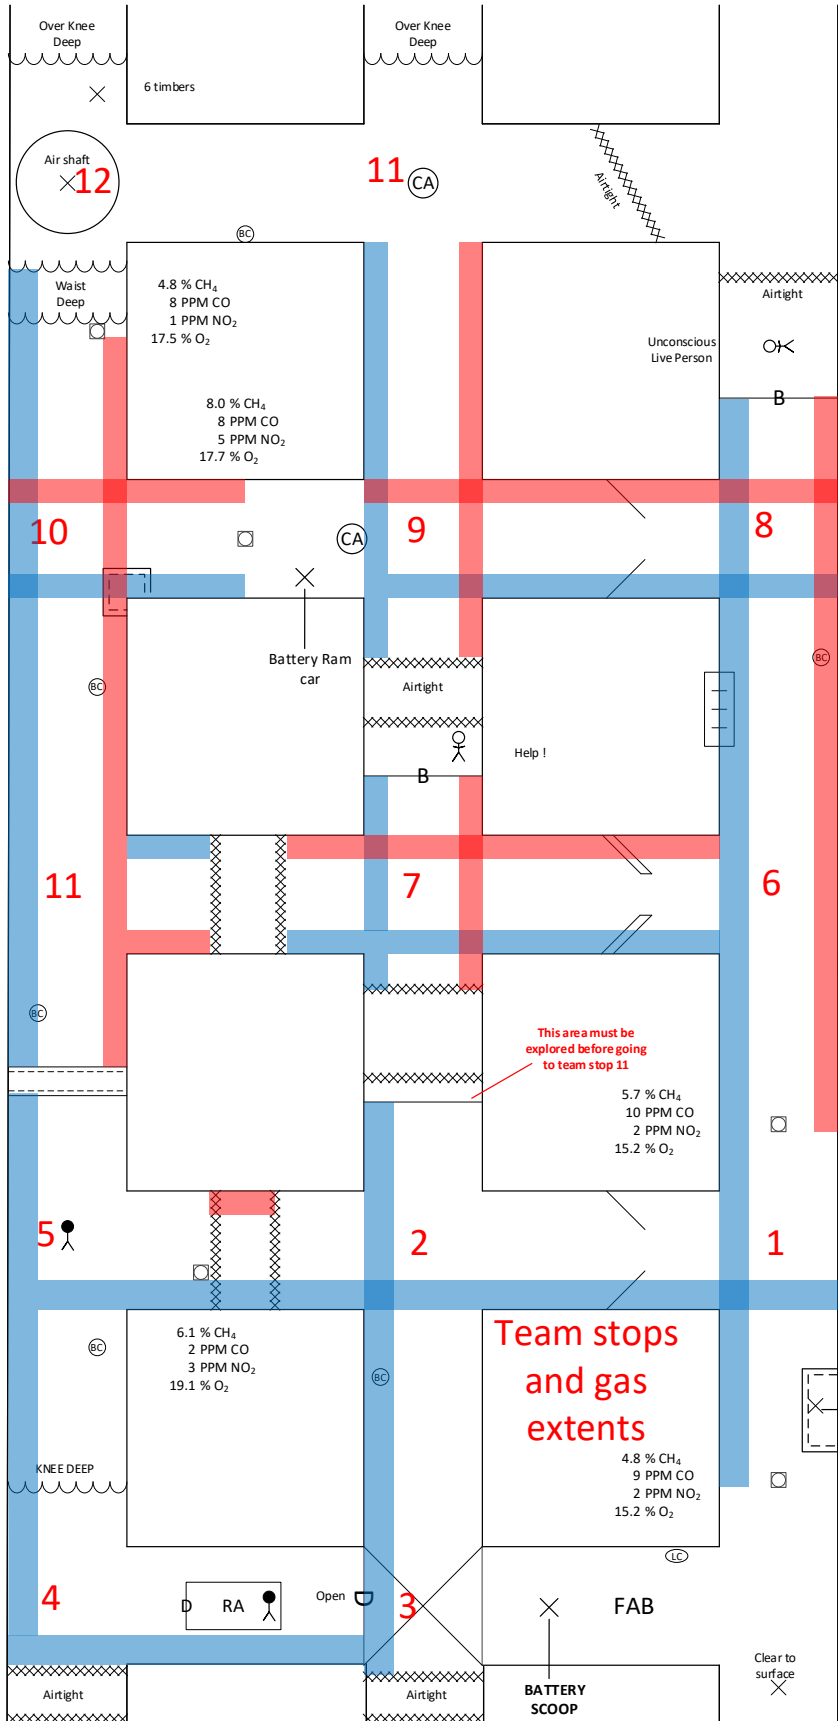

## **Problem Statement**

- 4 miners missing
- Exhaust fan located off the no 3 entry
- Entries are numbered from left to right
- Previous team was blocked by roof falls in no. 1 and no. 2 entries
- An intake airshaft is located in no. 1 entry
- Mine maps are not up to date
- No. 3 entry outby the FAB is safe to ventilate through

## **Written Instructions**

- Explore the entire mine
- The exhaust fan can be turned on and off from the surface command center
- BO is underground in the FAB
- Can carry only 2 brattice cloths while traveling

6.1.21 dk

6.1.21 dk

## Problem Keys

- **Timber to battery mine phone and relocate**
- **Watch 2 crosscut rule while exploring**
- **Knowing Gas extent is important for venting this problem**
- **Make sure clear air placards are exactly where they are supposed to be**
- **One clear air placard is on the imaginary line (see gas extent map)**
- **Team not building in FAB beside overcast wall**