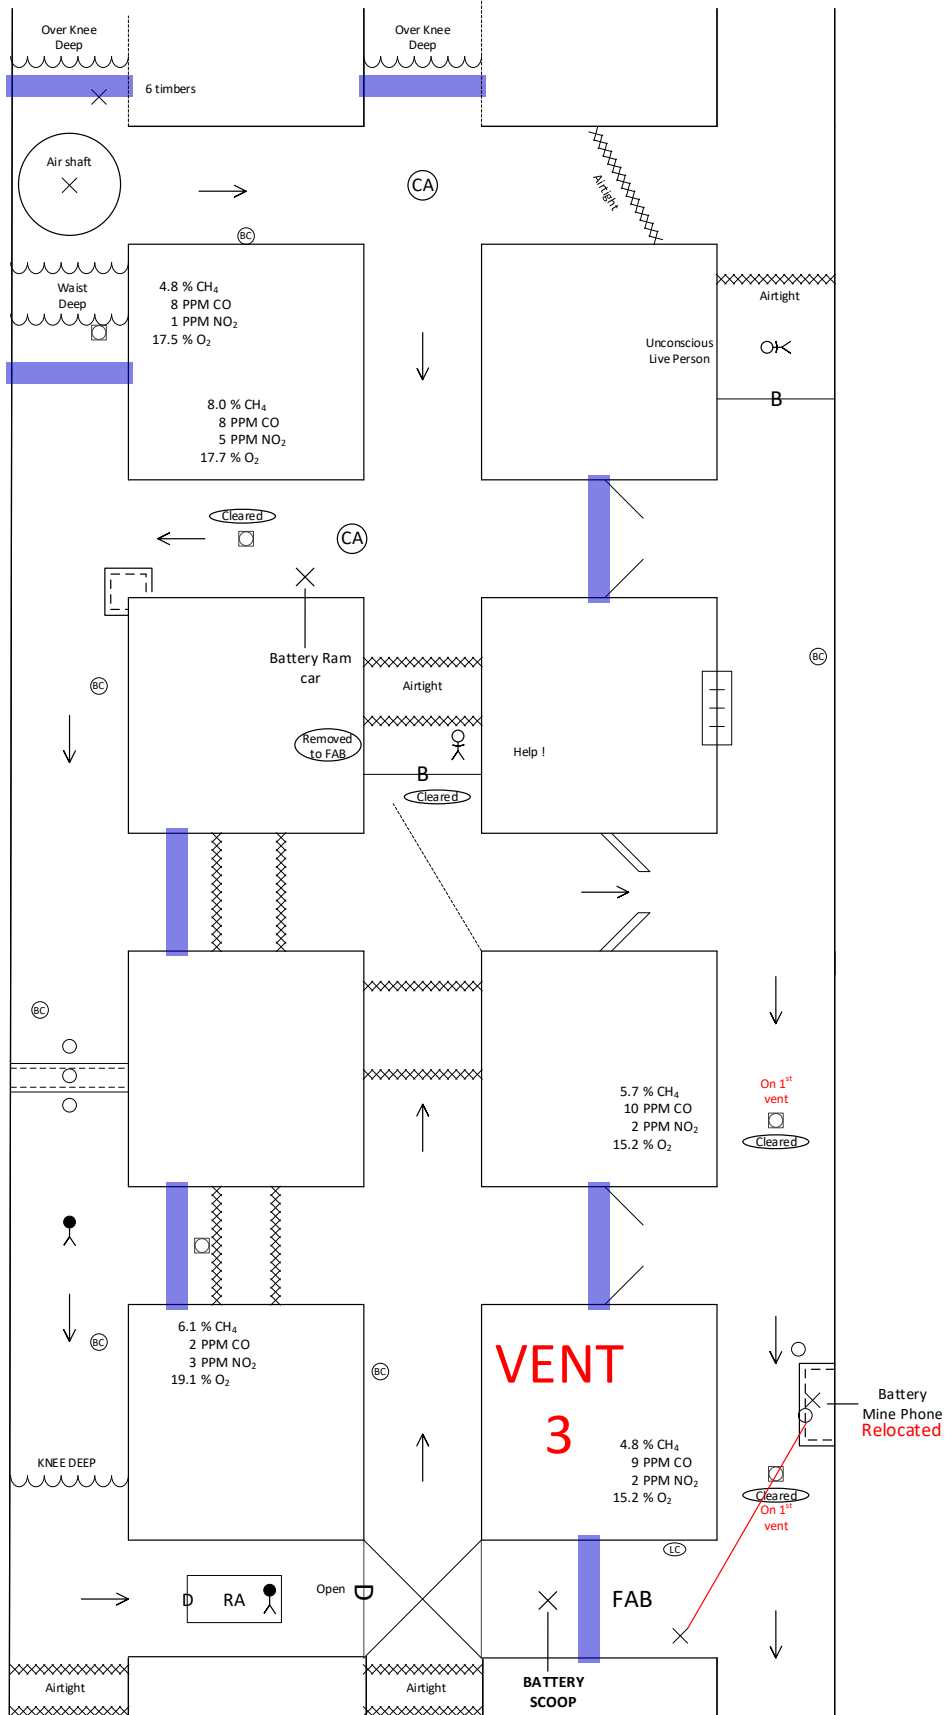

## **Problem Statement**

- 4 miners missing
- Exhaust fan located off the no 3 entry
- Entries are numbered from left to right
- Previous team was blocked by roof falls in no. 1 and no. 2 entries
- An intake airshaft is located in no. 1 entry
- Mine maps are not up to date
- No. 3 entry outby the FAB is safe to ventilate through

6.1.21 dk

6.1.21 dk

## Problem Keys

- **Timber to battery mine phone and relocate**
- **Watch 2 crosscut rule while exploring**
- **Knowing Gas extent is important for venting this problem**
- **Make sure clear air placards are exactly where they are supposed to be**
- **One clear air placard is on the imaginary line (see gas extent map)**
- **Team not building in FAB beside overcast wall**