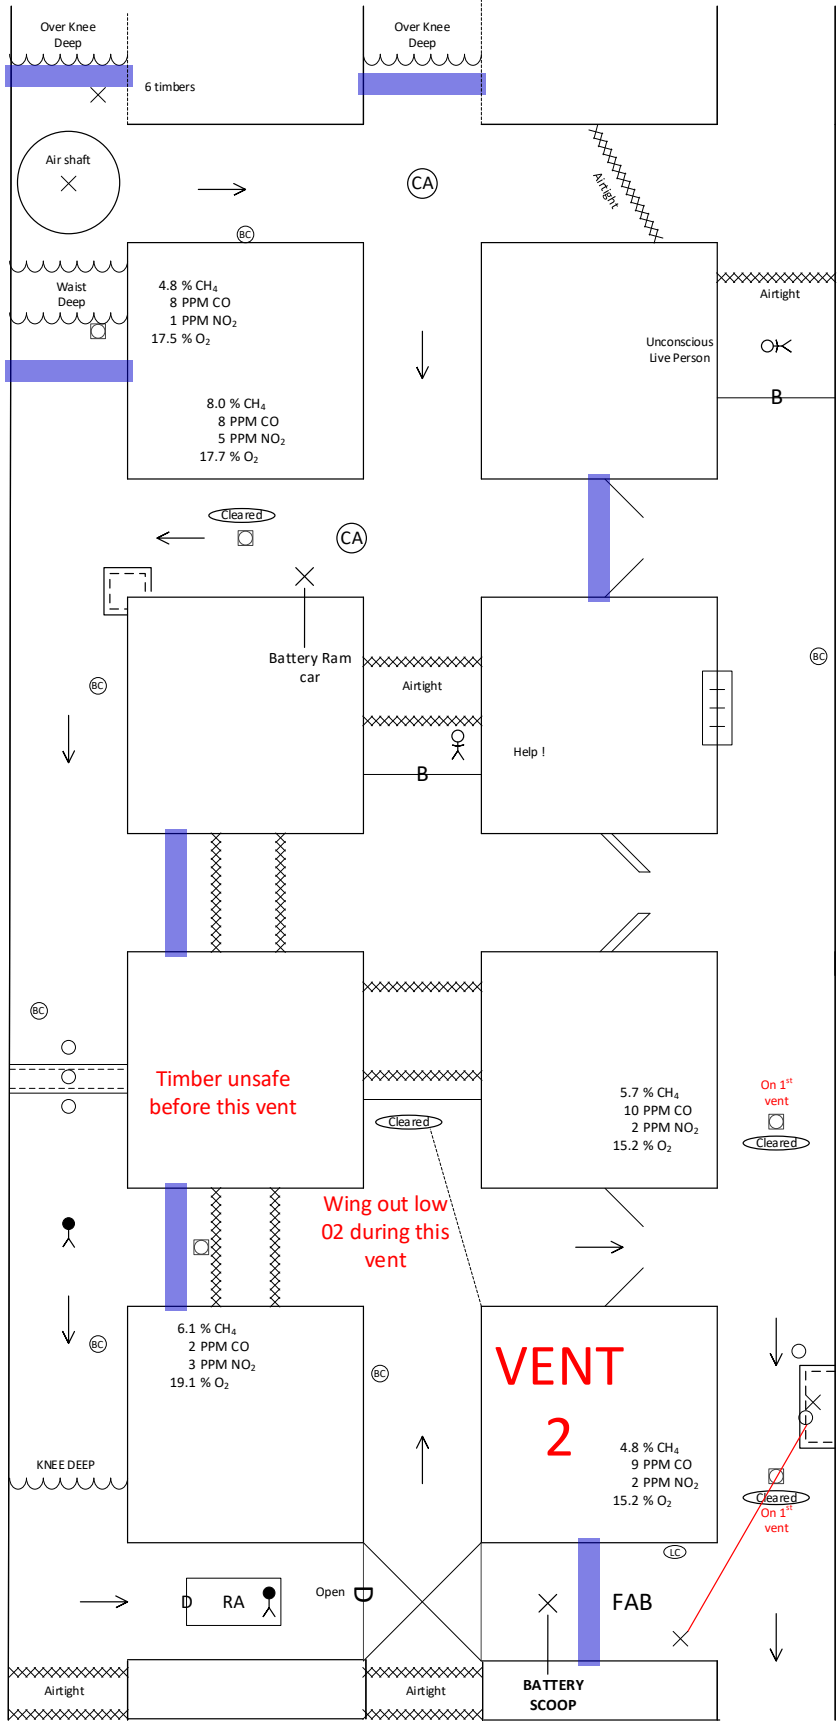

## **Problem Statement**

- 4 miners missing
- Exhaust fan located off the no 3 entry
- Entries are numbered from left to right
- Previous team was blocked by roof falls in no. 1 and no. 2 entries
- An intake airshaft is located in no. 1 entry
- Mine maps are not up to date
- No. 3 entry outby the FAB is safe to ventilate through

## **Written Instructions**

- Explore the entire mine
- The exhaust fan can be turned on and off from the surface command center
- BO is underground in the FAB
- Can carry only 2 brattice cloths while traveling

6.1.21 dk

6.1.21 dk

## Problem Keys

- **Timber to battery mine phone and relocate**
- **Watch 2 crosscut rule while exploring**
- **Knowing Gas extent is important for venting this problem**
- **Make sure clear air placards are exactly where they are supposed to be**
- **One clear air placard is on the imaginary line (see gas extent map)**
- **Team not building in FAB beside overcast wall**