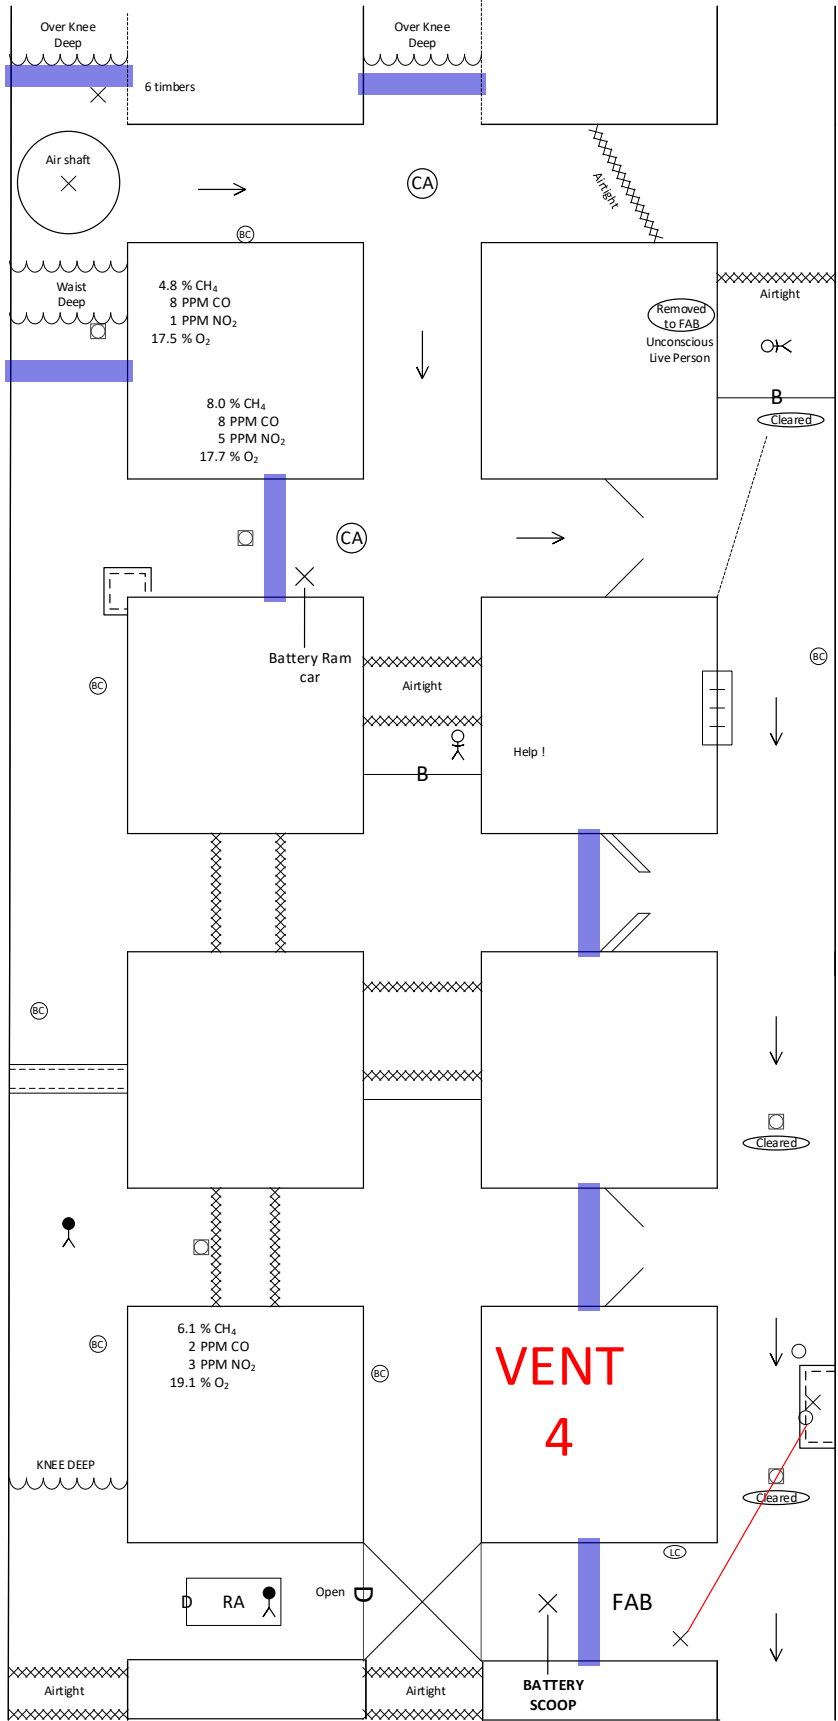

## **Problem Statement**

- 4 miners missing
- Exhaust fan located off the no 3 entry
- Entries are numbered from left to right
- Previous team was blocked by roof falls in no. 1 and no. 2 entries
- An intake airshaft is located in no. 1 entry
- Mine maps are not up to date
- No. 3 entry outby the FAB is safe to ventilate through

6.1.21 dk

6.1.21 dk

## Problem Keys

- **Timber to battery mine phone and relocate**
- **Watch 2 crosscut rule while exploring**
- **Knowing Gas extent is important for venting this problem**
- **Make sure clear air placards are exactly where they are supposed to be**
- **One clear air placard is on the imaginary line (see gas extent map)**
- **Team not building in FAB beside overcast wall**